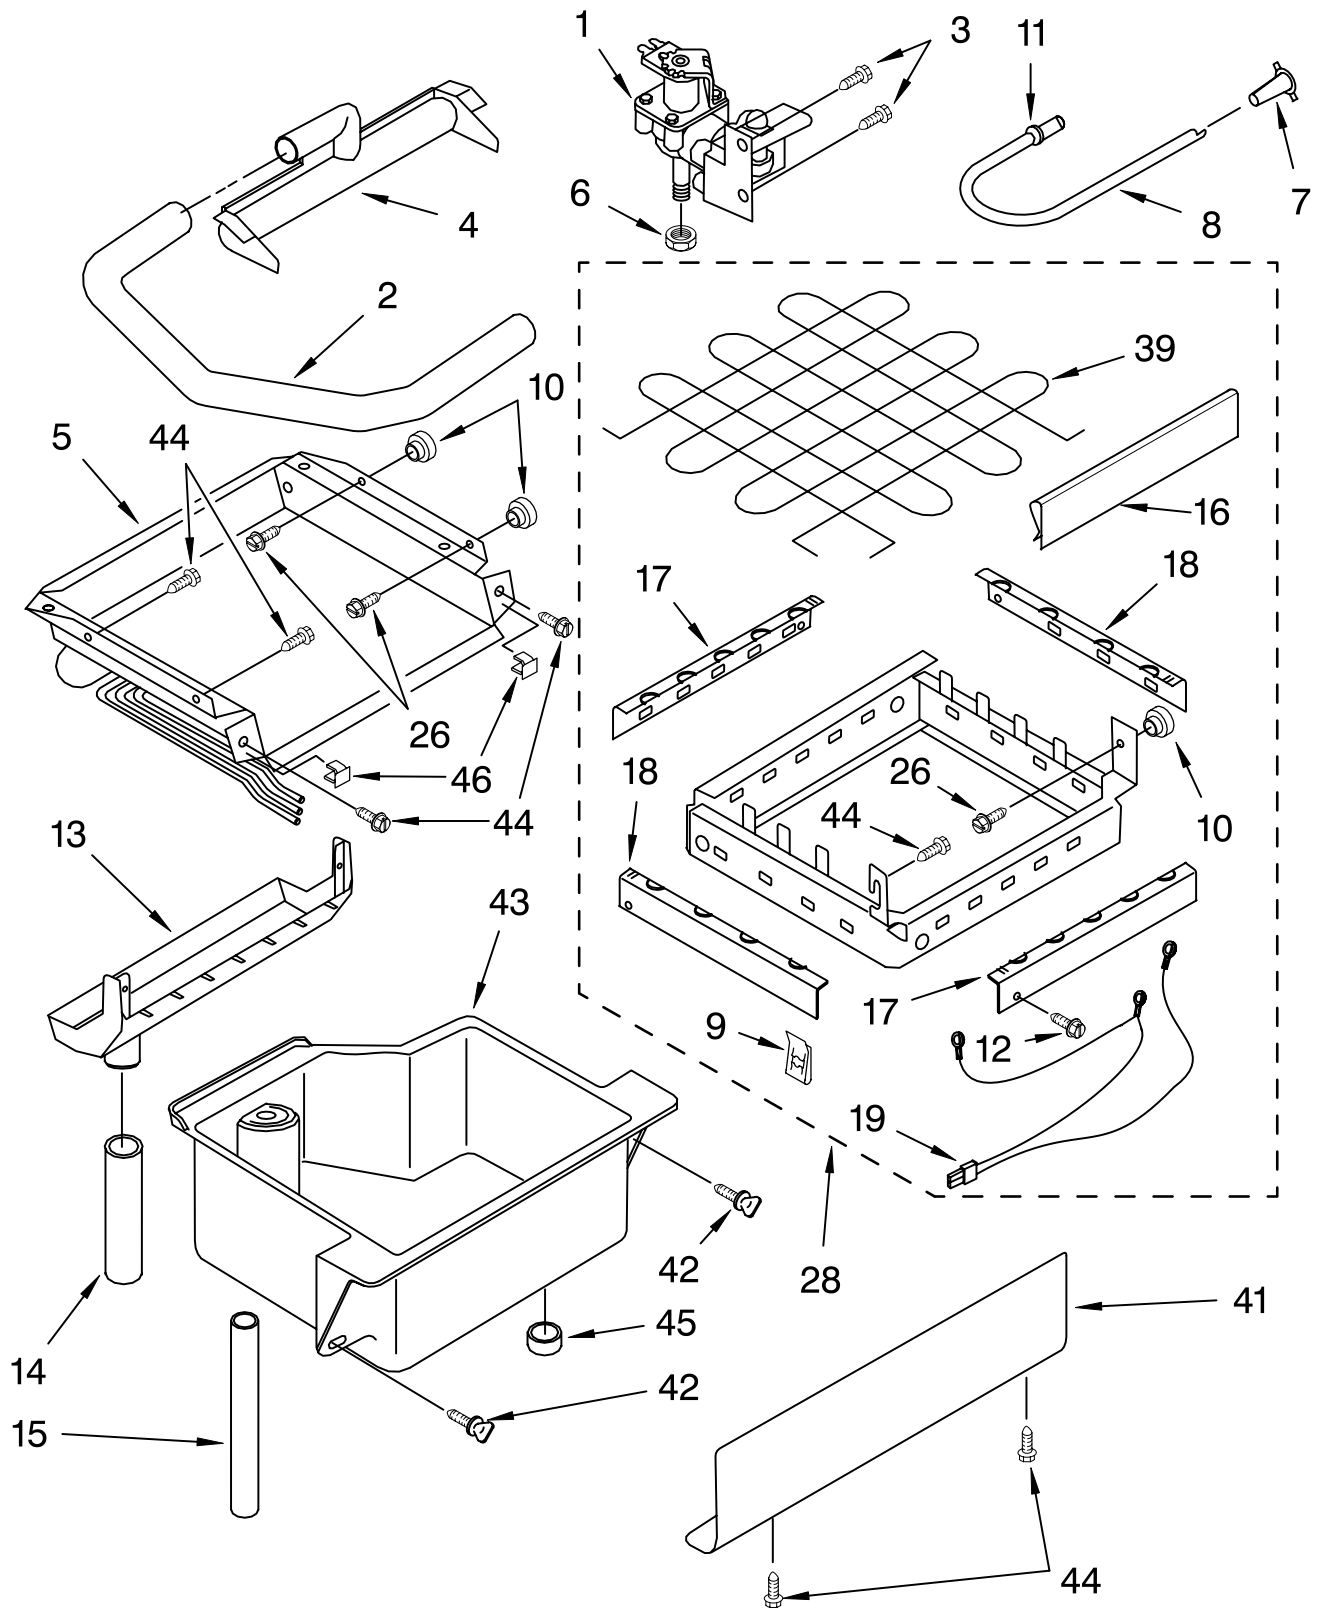

EVAPORATOR, ICE CUTTER GRID AND WATER PARTS

For Models: KUIS155HLS2
(STAINLESS STEEL)

FOR ORDERING INFORMATION REFER TO PARTS PRICE LIST

EVAPORATOR, ICE CUTTER GRID AND WATER PARTS

For Models: KUIS155HLS2
(STAINLESS STEEL)

Illus. No.	Part No.	DESCRIPTION
1	2185758	Valve, Complete Water
2	2185669	Tube, Plastic
3	488687	Screw 8-15 X 5/8
4	2185523	Dispenser, Water
5	2208464	Evaporator
6	627018	Nut, Compression
7	841707	Insert, Tube
8	2172593	Tube, Water Fill
9	488660	Nut, Speed
10	836667	Spacer
11	2208539	Fastener, Pushnut
12	489443	Screw
13	2185625	Reservoir, Water Slide
14	2185626	Tube
15	2185673	Hose, Overflow
16	2208566	Guide-Ice, Grid
17	2185615	Bracket, Front and Rear
18	2185611	Bracket, Side Left and Right
19	2185681	Harness, Grid
26	3400886	Screw 8-18 X 1 1/4
28	2185614	Grid Assembly (Complete)
39	2174754	Wire, Grid Cutter
41	2185570	Cover, Grid
42	681534	Thumbscrew
43	2185624	Reservoir, Water
44	3400884	Screw 8-18 X 5/8
45	2185696	Cap, Drain
46	3400909	Nut, Push-In

FOR ORDERING INFORMATION REFER TO PARTS PRICE LIST